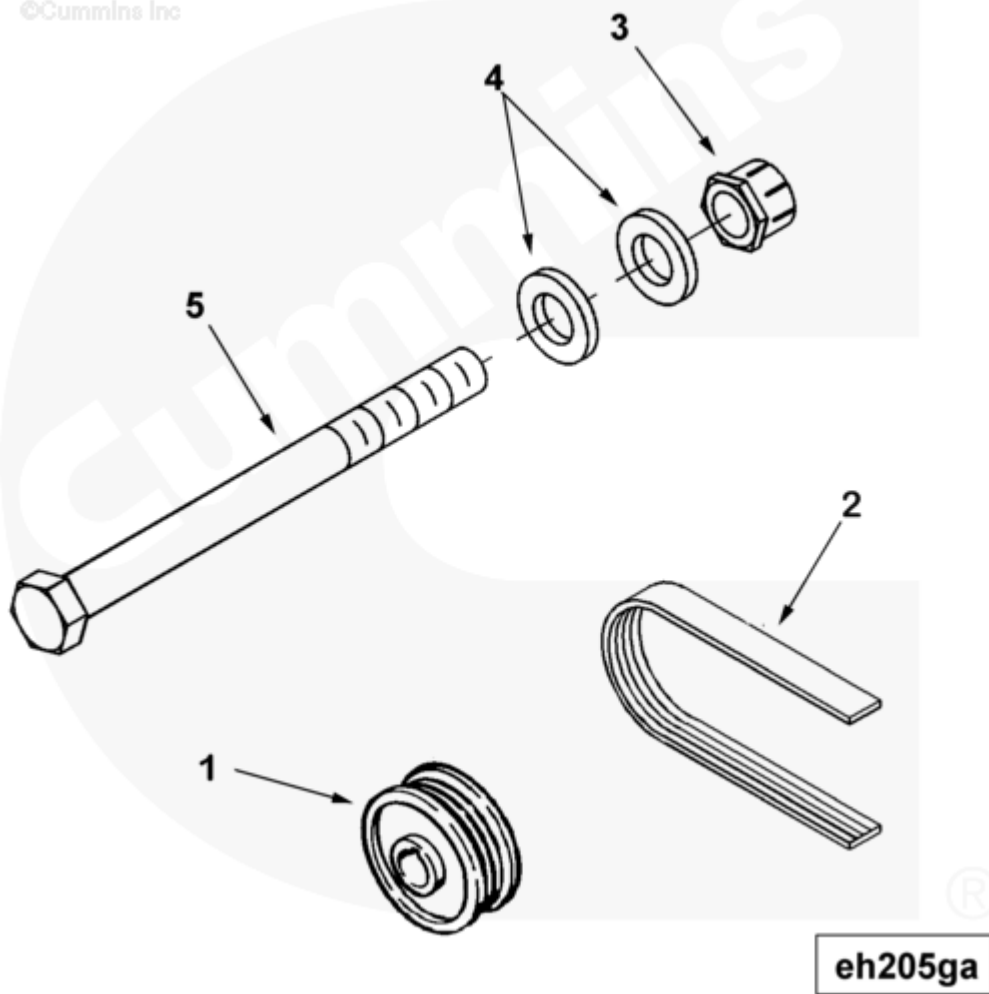

Parts Catalog - Option Detail

Electronic Parts Catalog - Option Detail				
Option	Group	Graphic	Film Card	Date
EH2715-04	13.02.1	eh205ga	II	29-APR-03
Engines	ISM CM570, ISM CM570/870, ISM CM875, ISM CM876, ISM CM876 E, ISM11 CM876 M103, ISM11 CM876 SN, M11 CELECT, M11 CELECT PLUS, M11 MECHANICAL, QSM11 CM570, QSM11 CM876			

SMALL | MEDIUM | LARGE

Cart	Ref No	Part Number	Part Description	Required	Remarks
View My Cart					
		EH2715-04	Alternator Drive Pulley		
					Alternator Drive Pulley
					Pulley Quantity: One
					Alt/Manuf: Delco Remy or

					Leece Neville
					Alt Pulley Groove: Poly V 5
					Rib "K"
					Alt Pulley Dia: 61.13mm
					61.13
					Alternator Pulley Supplied:
					On Engine
					Effective Belt Length: 34
					Mounting Hardware Supplied:
					On Engine
					Alt Belt Supplied: On
					Engine
<input type="checkbox"/>	1	3349539	Alternator Pulley	1	
<input type="checkbox"/>	2	3028521	V Ribbed Belt	1	
<input type="checkbox"/>	3	70897	Lock Nut	1	1/2 - 20 UNF
<input type="checkbox"/>	4	3895517	Plain Washer	2	1 inch
<input type="checkbox"/>	5	4022822	Hexagon Head Cap Screw	1	1/2 - 20 x 6 1/2 inch